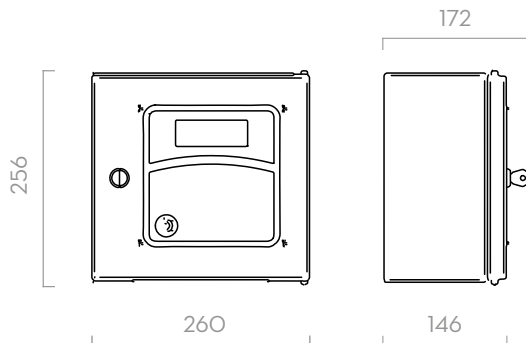

SHUTTER

B.SMART MOBILE APP

B.SMART CLOUD SOFTWARE

EASY ACCESS TO CONNECTION

DIMENSIONS

Dimensions expressed in millimeters

TECHNICAL DATA

CODE	DESCRIPTION	FLUIDS TYPE	VOLTAGE			B.SMART CLOUD	
			AC V/HZ DC VOLT	POWER WATT	AMP. MAX.		
FO0599000	MCBOX 100-240V B.SMART 10 DRIVERS	ANY	100V-240V	50/60 HZ	5W	15 A	INCLUDED
FO0599200	MCBOX 100-240V B.SMART 10 DRIVERS 2 PUMPS	ANY	100V-240V	50/60 HZ	5W	15 A	INCLUDED
FO0599150	MCBOX B.SMART 12V/24V 10 ACCESS	ANY	12/24 V	-	5W		INCLUDED