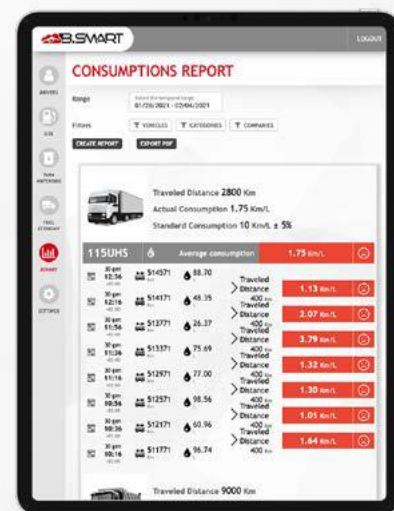

FUEL ECONOMY ADD-ON	
CODE	DESCRIPTION
FO077OF00	B.SMART FUEL ECONOMY ADD-ON 1 YEAR
FO077OF10	B.SMART FUEL ECONOMY ADD-ON 3 YEARS
FO077OF20	B.SMART FUEL ECONOMY ADD-ON ONE TIME FEE
F17299Q00	B.SMART FUEL ECONOMY 45 QR CODES