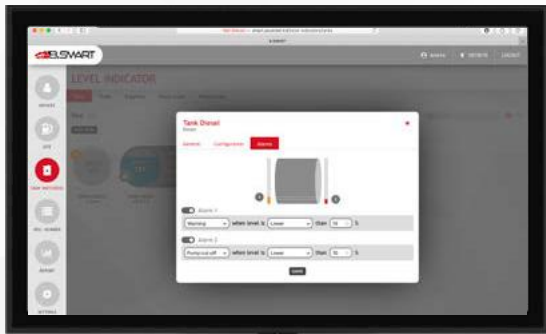

ADD-ONS

FEATURES

- EXPANDABLE WITH DEDICATED ADD-ON
- UNLIMITED DRIVERS
- DETAILED INFO FOR EACH DRIVER
- SUITABLE FOR ALL NEED
- MONITORING AND MANAGEMENT OF THE TANKS
- MANAGE LIMITS AND VEHICLE CONSUMPTIONS

PIUSI B.SMART is an expandable system that quickly adapts to the new needs thanks to software-activated addons. A smart FMS that grows with the business. With the ADD-ON packages it is possible to purchase drivers accesses (licenses) (10 or 50) or the special function TANK WATCHDOG or FUEL ECONOMY to have always under control the level of the fluid in the tank or manage consumptions. You can also upgrade your MC version to B.SMART with the dedicated KIT UPGRADE 1.0/2018.

ADD-ON

Once the ADD-ON is chosen, PIUSI will send an activation code with all related instructions.

DRIVER ADD-ON

CODE	DESCRIPTION
F22500000	DRIVER ACCESS ADD-ON B.SMART (X10)
FO0770D20	DRIVER ACCESS ADD-ON B.SMART (X50)

TANK WATCHDOG

B.SMART Tank Watchdog is the perfect add on for a complete and updated control of the stock. It allows you to:

- monitor the tank level (add fluid loads and unloads and adjustments);
- set level alarms;
- manage suppliers;
- follow inventory price values and trends;
- access and download reports from anywhere.

TANK WATCHDOG - tank levels

Adding the level indicator OCIO, the system allows you to monitor the fluid level in your tanks in real time and gives alarms in case of malfunction or low levels. A perfect add-on for a complete and updated control of the stock. You can connect also any 420 mA or 0-10 V fluid gauge or run the system without any gauge thanks to the "virtual tank" option:

- set level alarms and get notifications on the tank level;
- possibility to configure high level or low level alarms;
- stop the pump according to the level of the fluid;
- send an automatic e-mail to notify when you reach the level alarm set.

TANK WATCHDOG - fluid price and values

Thank to the level indicator OCIO you can have at your fingertips the fluid inventory value & quantity: you can define the refuelling price and verify the current inventory value.

- manage suppliers of the fluids to keep track of the date, price and quantity bought;
- get real time data of the value of your inventory;
- follow fluids price trends;
- access and download reports from any internet connected device thanks to the software cloud.

TANK WATCHDOG ADD-ON

CODE	DESCRIPTION
FO0770L00	B.SMART TANK WATCHDOG ADD-ON - 1 YEAR
FO0770L10	B.SMART TANK WATCHDOG ADD-ON - 3 YEARS
FO0770L20	B.SMART TANK WATCHDOG ADD-ON - ONE TIME FEE