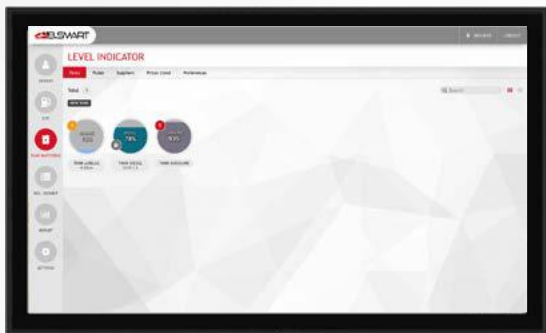

ADD-ONS

FEATURES

- EXPANDABLE WITH DEDICATED ADD-ON
- UNLIMITED DRIVERS
- DETAILED INFO FOR EACH DRIVER
- SUITABLE FOR ALL NEED
- MONITORING AND MANAGEMENT OF THE TANKS
- MANAGE LIMITS AND VEHICLE CONSUMPTIONS

PIUSI B.SMART is an expandable system that quickly adapts to the new needs thanks to software-activated addons. A smart FMS that grows with the business. With the ADD-ON packages it is possible to purchase drivers accesses (licenses) (10 or 50) or the special function TANK WATCHDOG or FUEL ECONOMY to have always under control the level of the fluid in the tank or manage consumptions. You can also upgrade your MC version to B.SMART with the dedicated KIT UPGRADE 1.0/2018.

ADD-ON

Once the ADD-ON is chosen, PIUSI will send an activation code with all related instructions.

DRIVER ADD-ON

CODE	DESCRIPTION
F22500000	DRIVER ACCESS ADD-ON B.SMART (X10)
FO0770D20	DRIVER ACCESS ADD-ON B.SMART (X50)

TANK WATCHDOG

B.SMART Tank Watchdog is the perfect add on for a complete and updated control of the stock. It allows you to:

- monitor the tank level (add fluid loads and unloads and adjustments);
- set level alarms;
- manage suppliers;
- follow inventory price values and trends;
- access and download reports from anywhere.

TANK WATCHDOG - tank levels

Adding the level indicator OCIO, the system allows you to monitor the fluid level in your tanks in real time and gives alarms in case of malfunction or low levels. A perfect add-on for a complete and updated control of the stock. You can connect also any 420 mA or 0-10 V fluid gauge or run the system without any gauge thanks to the "virtual tank" option:

- set level alarms and get notifications on the tank level;
- possibility to configure high level or low level alarms;
- stop the pump according to the level of the fluid;
- send an automatic e-mail to notify when you reach the level alarm set.

TANK WATCHDOG - fluid price and values

Thank to the level indicator OCIO you can have at your fingertips the fluid inventory value & quantity: you can define the refuelling price and verify the current inventory value.

- manage suppliers of the fluids to keep track of the date, price and quantity bought;
- get real time data of the value of your inventory;
- follow fluids price trends;
- access and download reports from any internet connected device thanks to the software cloud.

TANK WATCHDOG ADD-ON

CODE	DESCRIPTION
FO0770L00	B.SMART TANK WATCHDOG ADD-ON - 1 YEAR
FO0770L10	B.SMART TANK WATCHDOG ADD-ON - 3 YEARS
FO0770L20	B.SMART TANK WATCHDOG ADD-ON - ONE TIME FEE